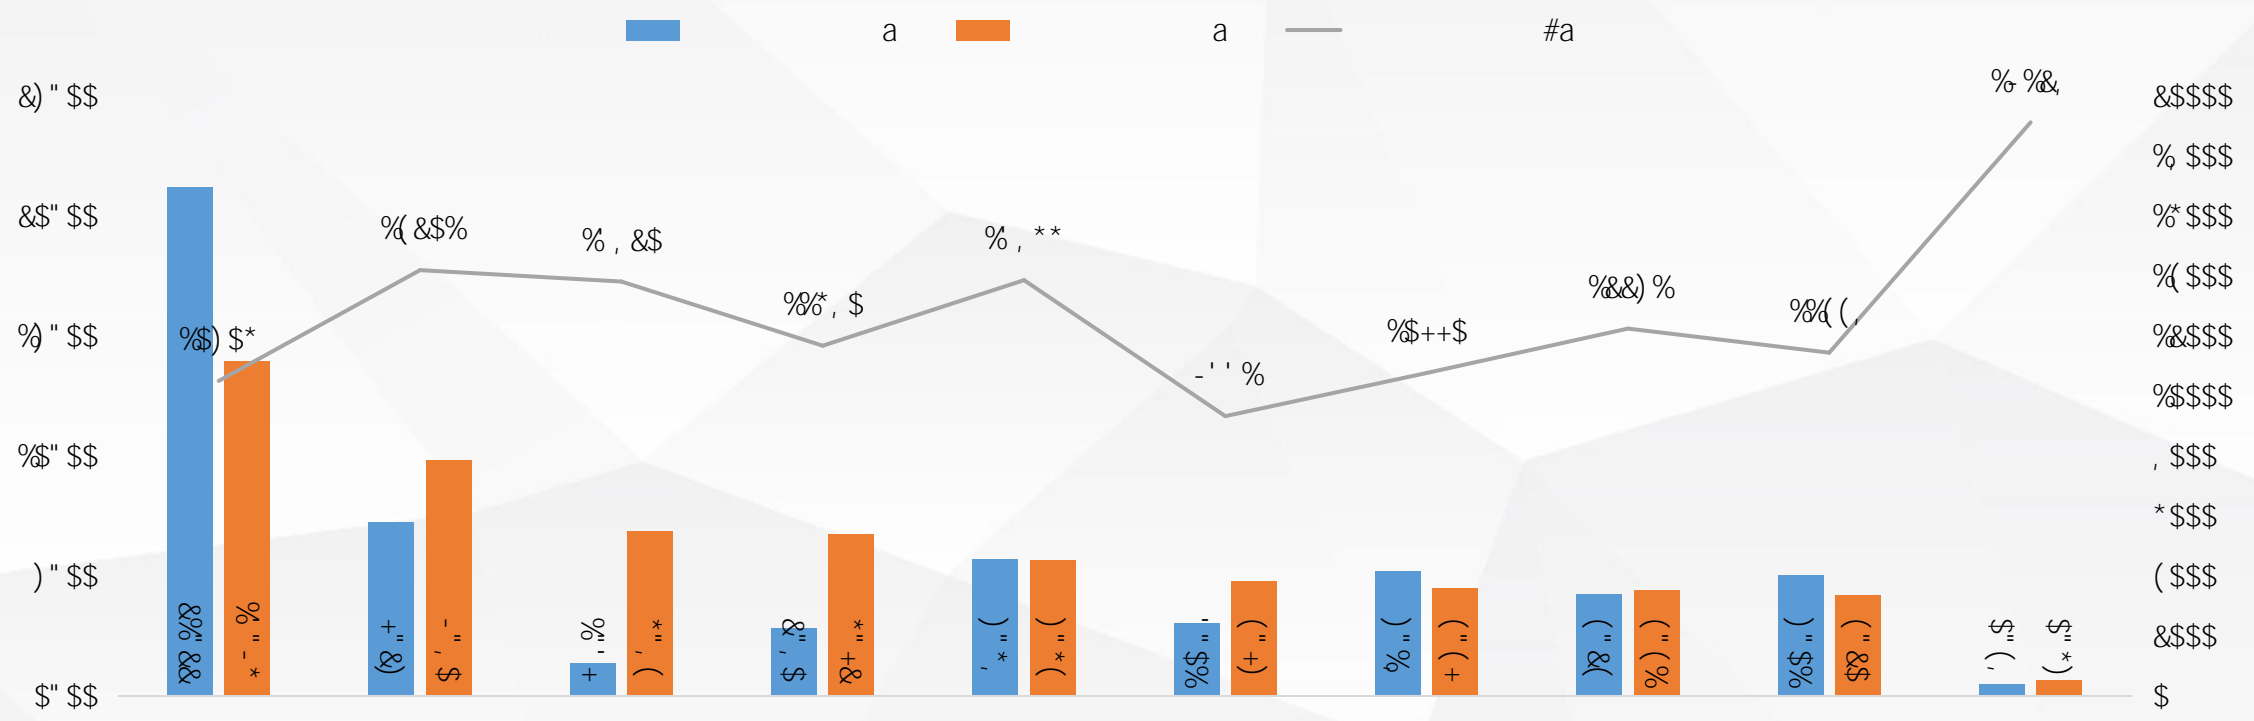

&%" && ' , |
% " - * - " , $ * " , ( ) $!
&